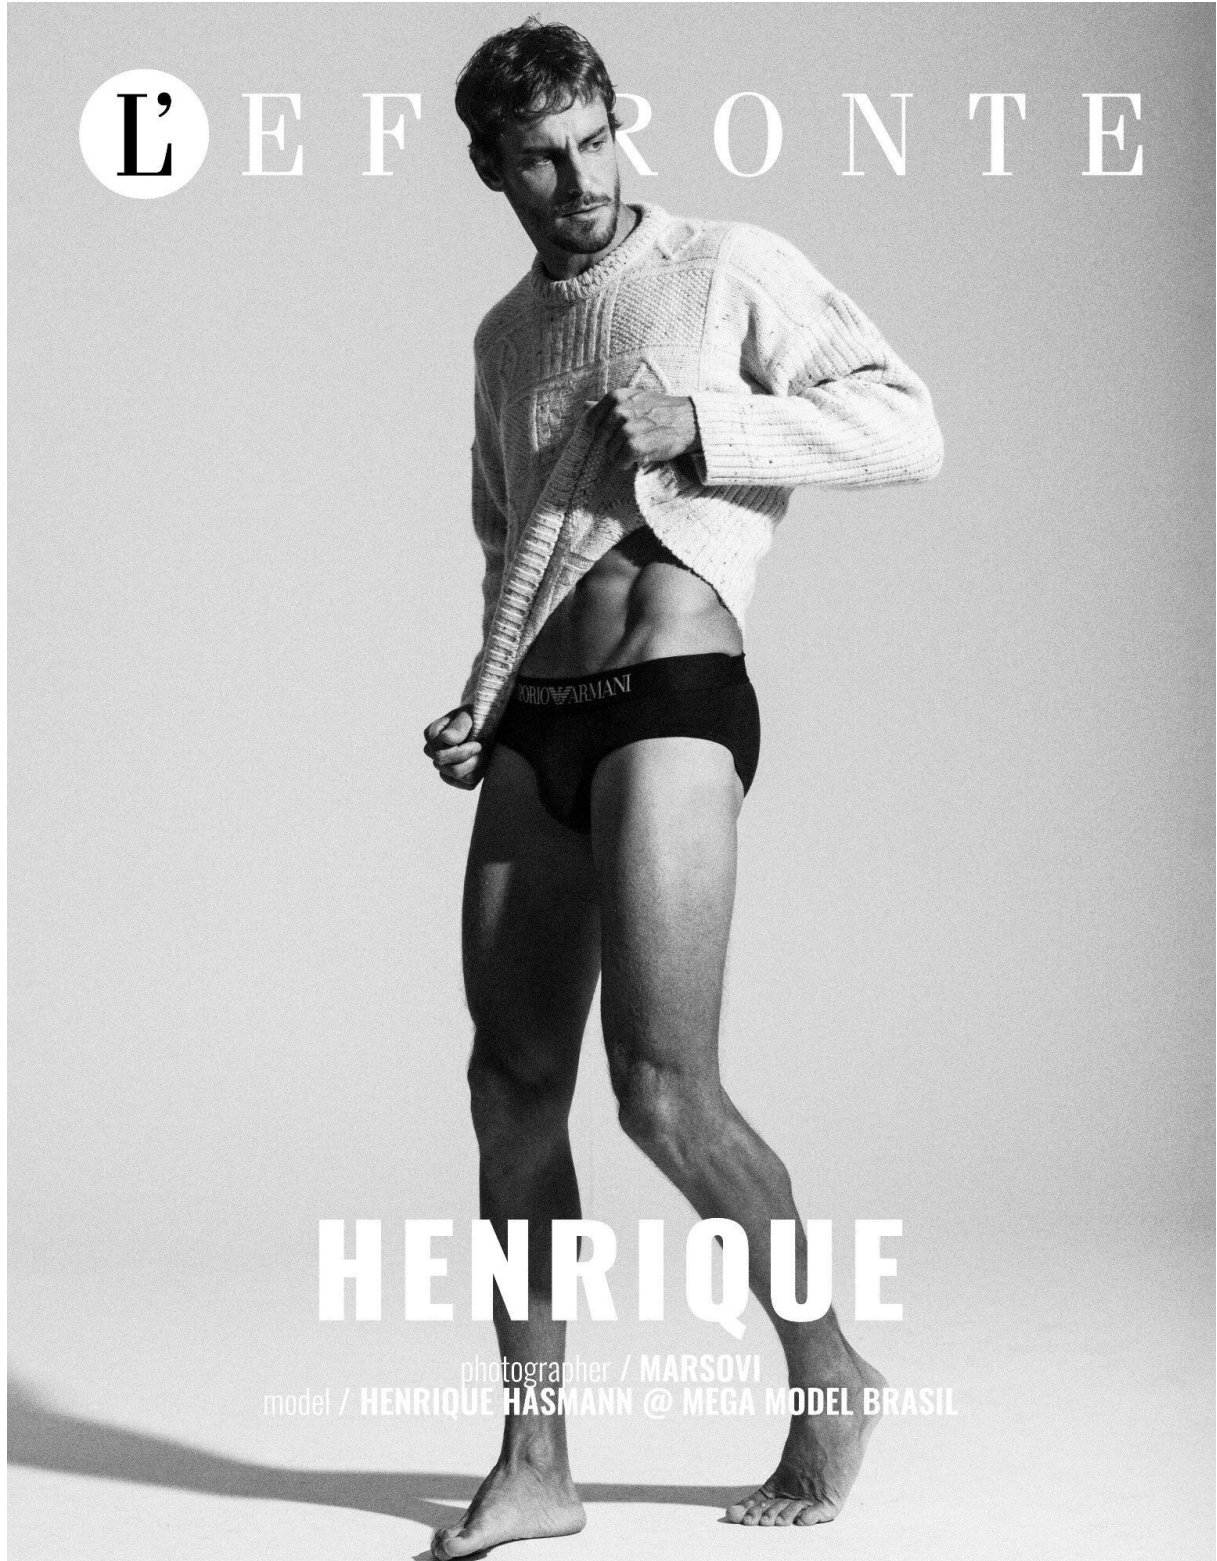

HENRIQUE HANSMANN

height 6'2.5 · bust 39" · waist 32" · hips 38.5" · suit 50
shoes size 43 EU/12 US/8 UK · hair light brown · eyes green

L'EFRONTE

HENRIQUE

photographer / MARSOVI
model / HENRIQUE HANSMANN @ MEGA MODEL BRASIL